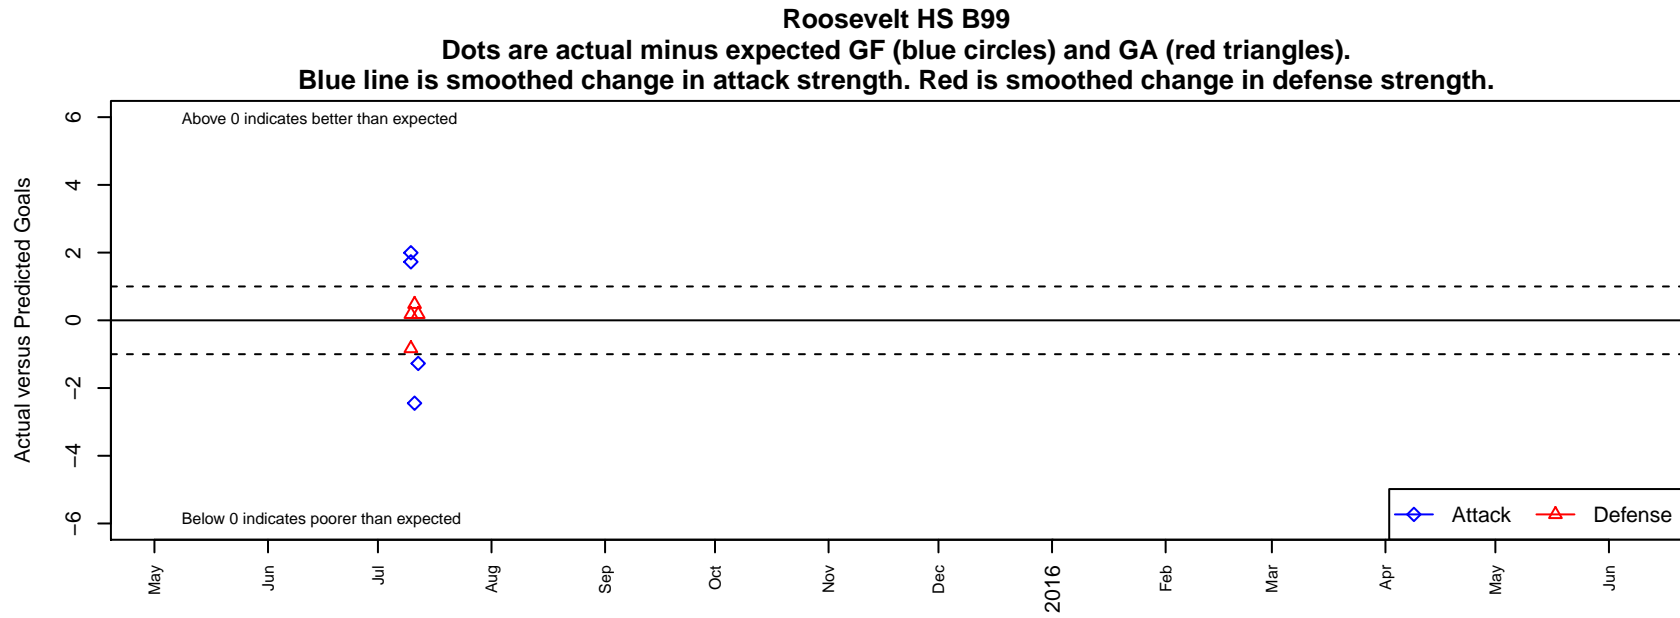

Roosevelt HS B99

Seattle, WA
B99 total strength=1381
attack=14.65 defense=3.83

alt names used:
RHS ROOSEVELT RR U16

Venues played:
2015 PCU Summer Classic U16

date	home		away		venue	pred.home	pred.away
2015-07-12	Roosevelt HS B99	1	Eastside Timbers Black B99	1	2015 PCU Summer Classic U16	2.27	1.18
2015-07-11	Roosevelt HS B99	2	Washington Timbers Burgundy B99	1	2015 PCU Summer Classic U16	4.45	1.48
2015-07-10	Roosevelt HS B99	4	Eastside Timbers Black B99	1	2015 PCU Summer Classic U16	2.27	1.18
2015-07-10	Roosevelt HS B99	5	Capital FC Timbers Black Barcelona B99	2	2015 PCU Summer Classic U16	3.00	1.17